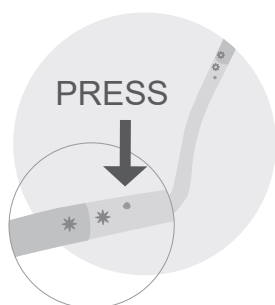

Tabletop Curved Fabric Tube Display

1 Frame Poles

2 Frame Poles

3 Top Corners

Snap each pole together.

zip the graphic print on the top.

Download an invoice on our website

Please login to our website to download your latest invoice, or contact us for help service@flagaholic.com