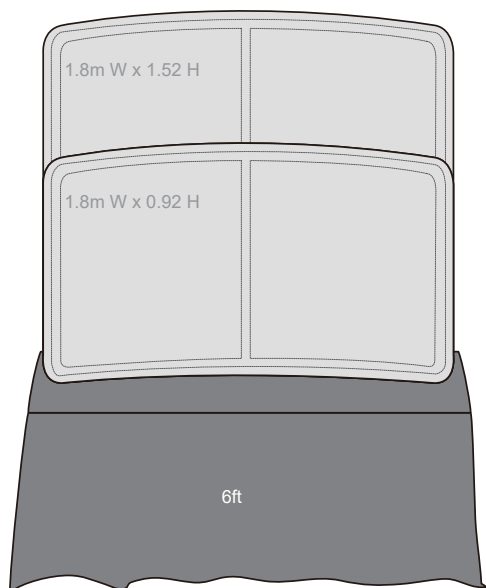

Tabletop Curved Fabric Tube Display

1 Frame Poles

2 Frame Poles

3 Top Corners

Snap each pole together.

zip the graphic print on the top.

Download an invoice on our website

Please login to our website to download your latest invoice, or contact us for help service@flagaholic.com