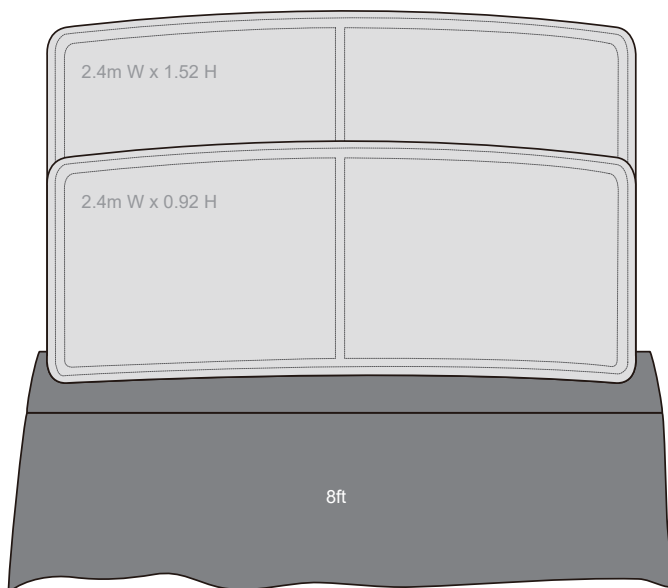

Tabletop Curved Fabric Tube Display

1 Frame Poles

2 Frame Poles

3 Top Corners

Snap each pole together.

zip the graphic print on the top.

Download an invoice on our website

Please login to our website to download your latest invoice, or contact us for help service@flagaholic.com